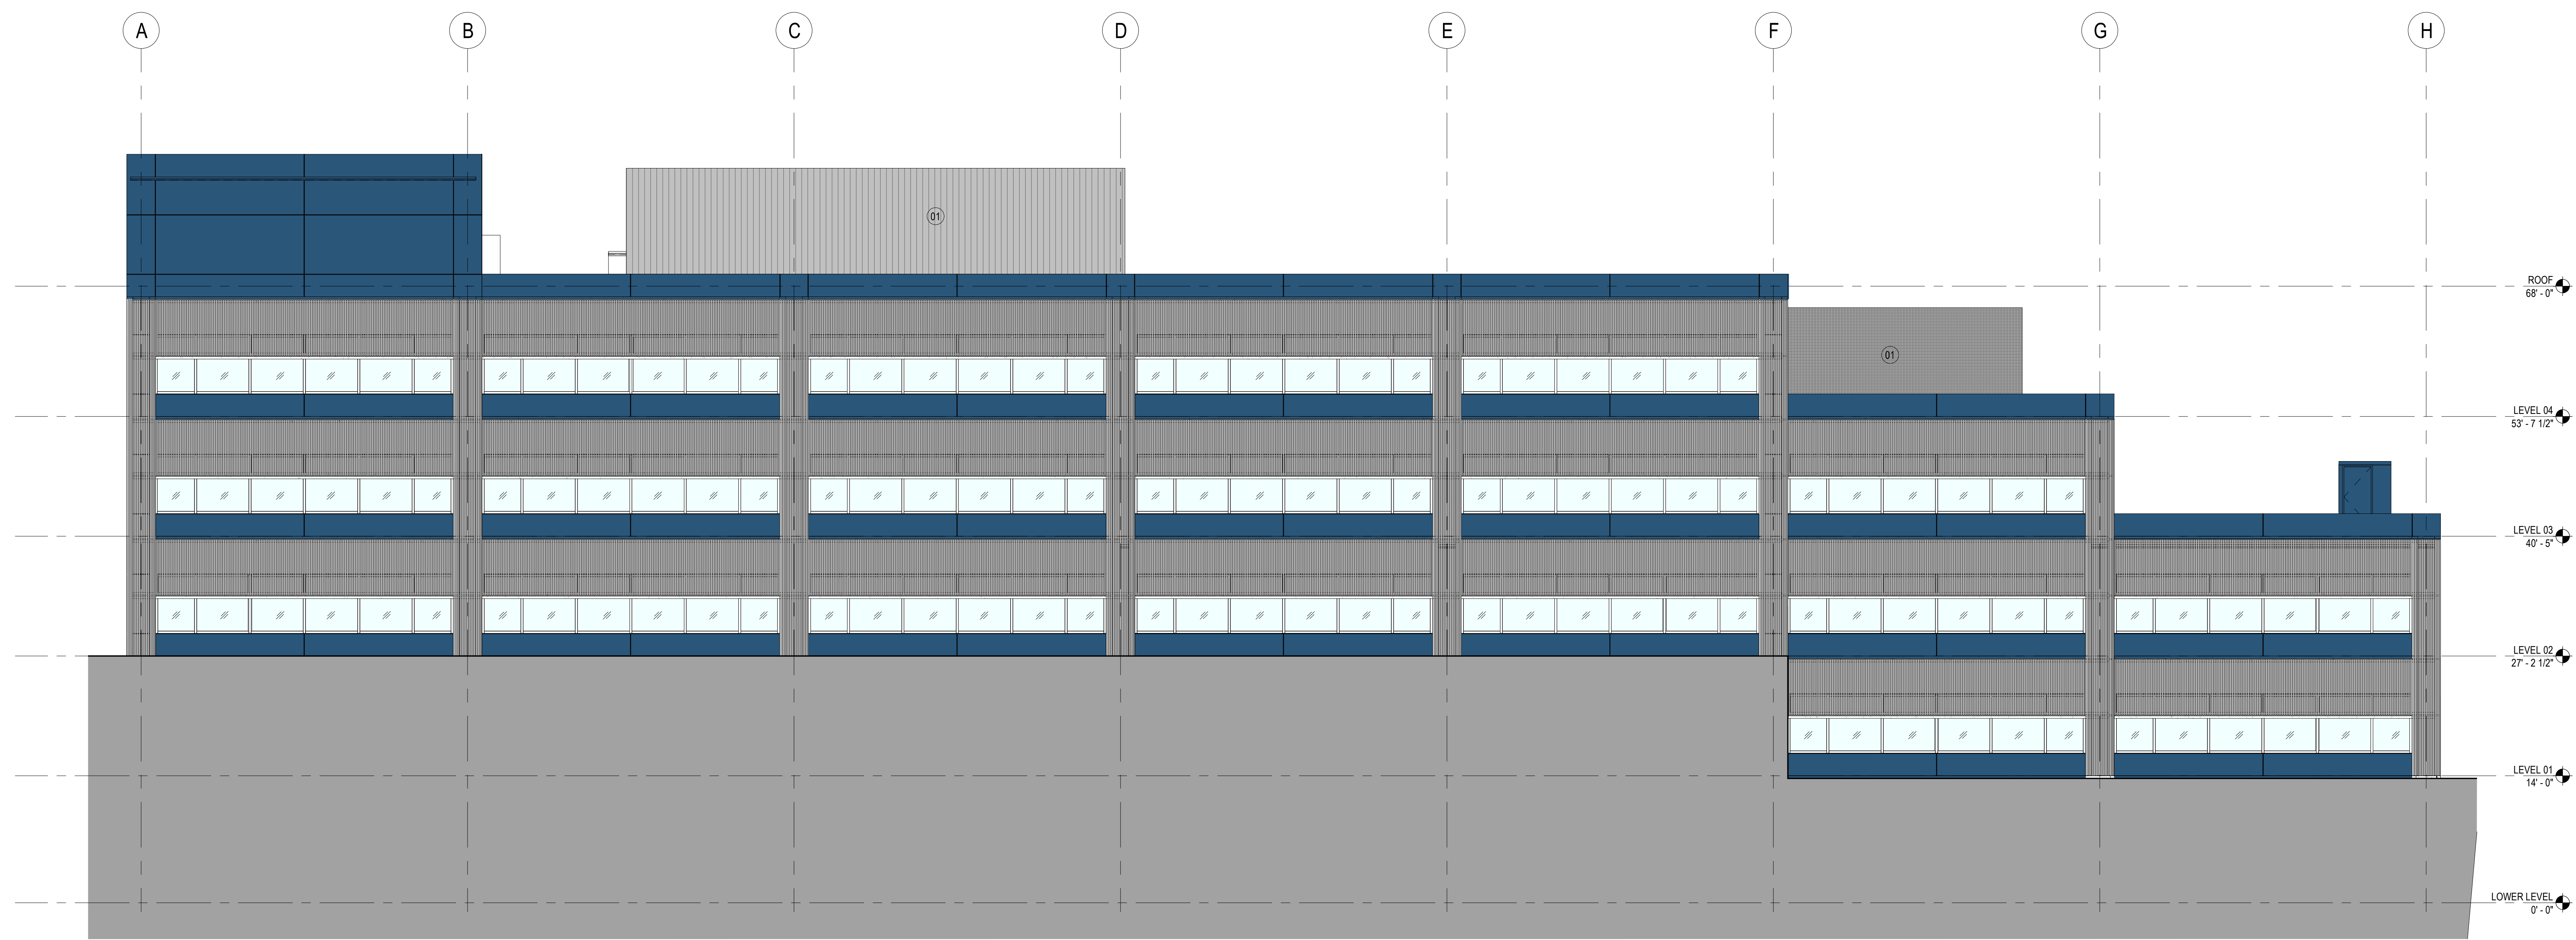

SHEET NOTES

01 (N) PROPOSE ROOF SCREEN

RIOT GAMES

3003 77th Avenue Southeast Mercer Island WA 98040

Gensler

GENERAL NOTES

EXT ELEV WEST ELEVATION

SCALE: 1/8" = 1'-0"

2