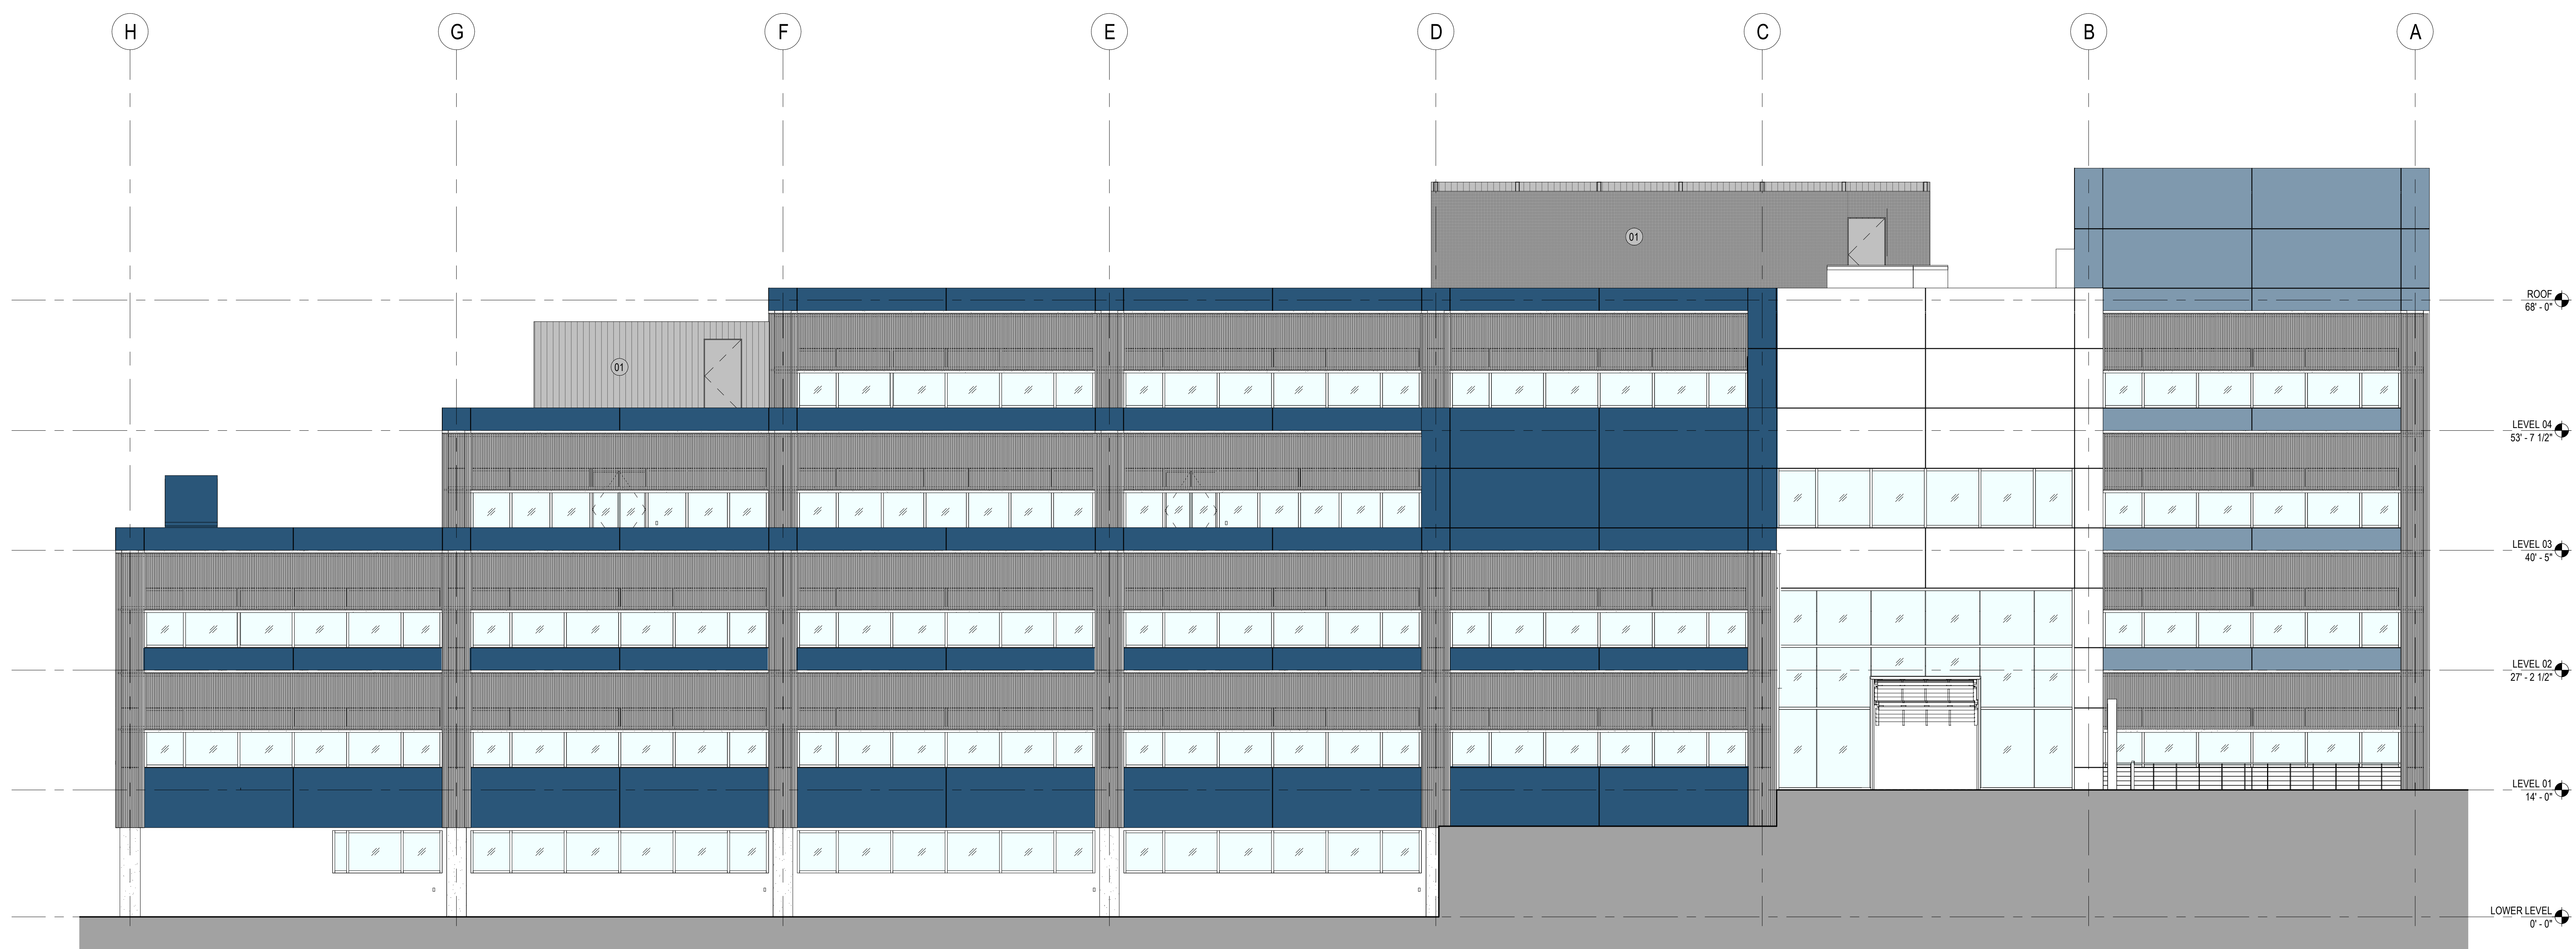

EXT ELEV EAST ELEVATION

SCALE: 1/8" = 1'-0"

1

Date	Description

Seal / Signature

NOT FOR CONSTRUCTION

Project Name
Riot Games Mercer Island

Project Number
05.3853.000

Description
EXTERIOR BUILDING ELEVATIONS

Scale
1/8" = 1'-0"

EXT ELEV