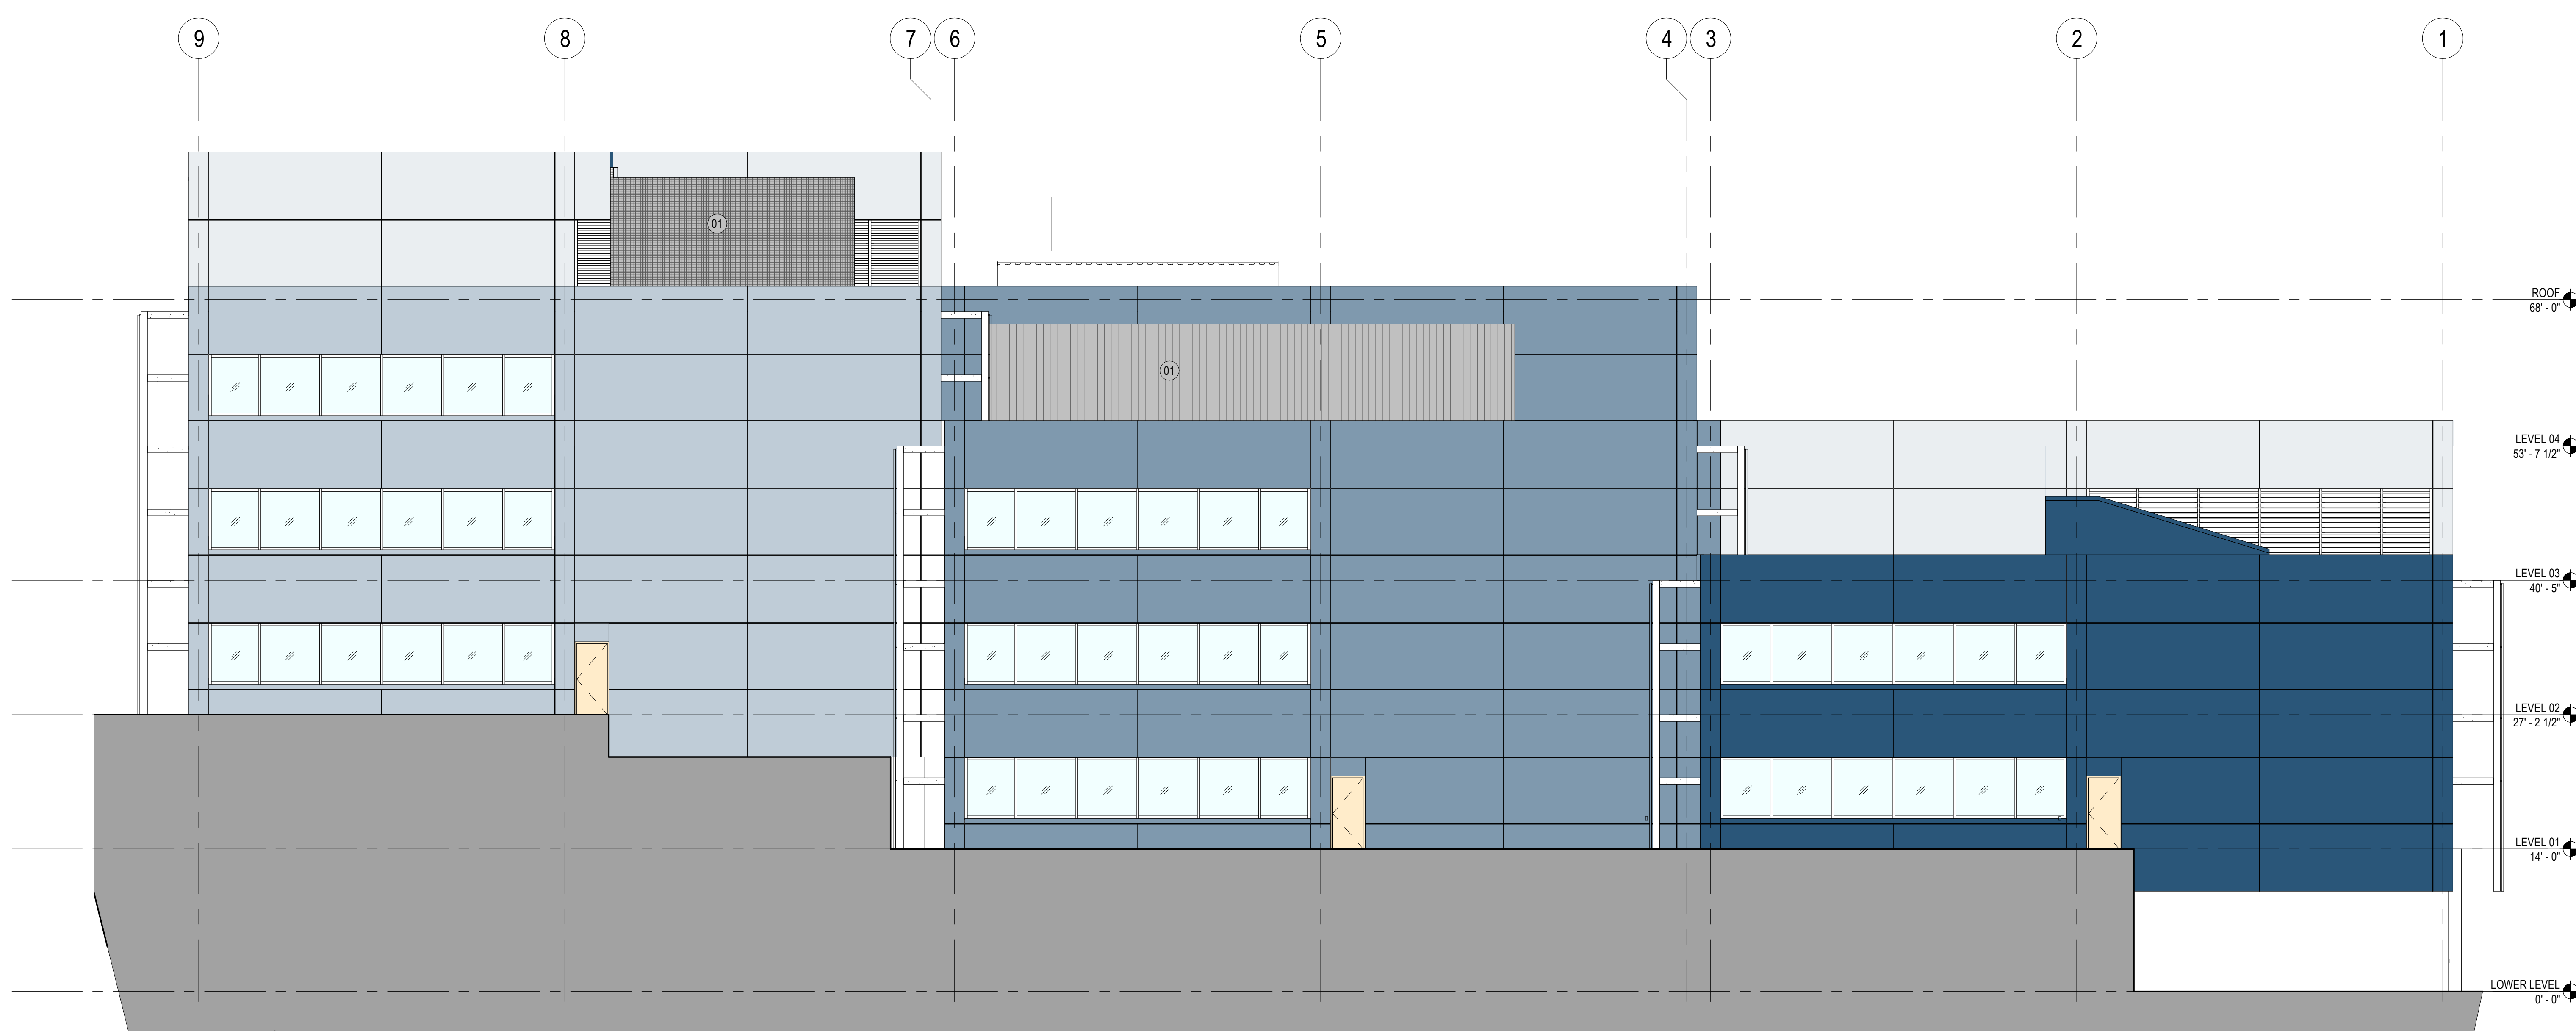

SHEET NOTES

01 (N) PROPOSE ROOF SCREEN

RIOT GAMES
3003 77th Avenue Southeast Mercer Island
WA 98040

Gensler

GENERAL NOTES

△ Date Description

Seal / Signature

NOT FOR CONSTRUCTION

Project Name
Riot Games Mercer Island

Project Number
05.3853.000

Description
EXTERIOR BUILDING ELEVATIONS

Scale
1/8" = 1'-0"

EXT ELEV_

© 2022 Gensler

EXT ELEV SOUTH ELEVATION

SCALE: 1/8" = 1'-0"